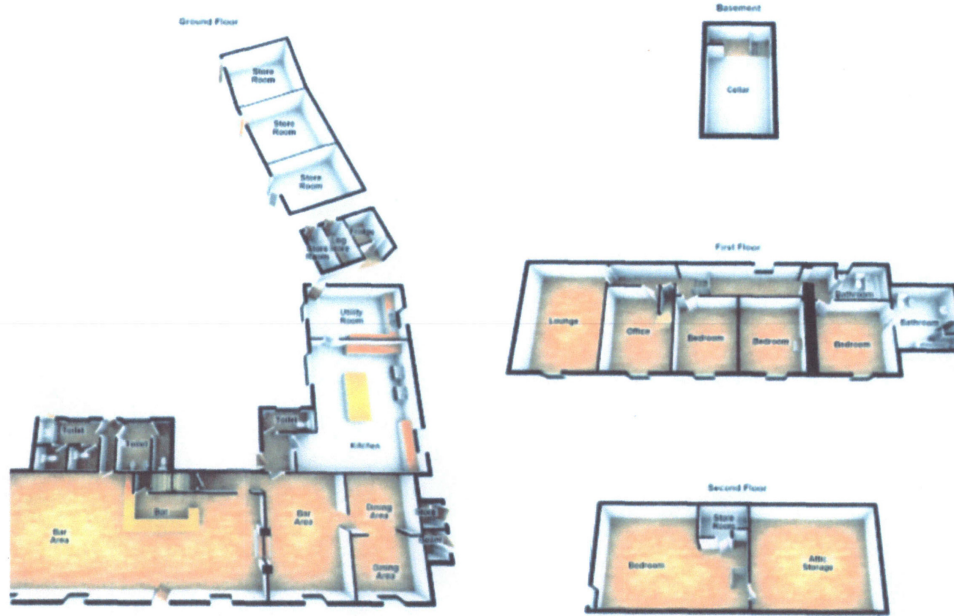

Ryedale DM

13 APR 2018
DEVELOPMENT
MANAGEMENT

RYEDALE DM

13 APR 2018
DEVELOPMENT
MANAGEMENT

THIS COPY HAS BEEN MADE BY OR WITH THE AUTHORITY OF RYEDALE DISTRICT COUNCIL PURSUANT TO SECTION 47 OF THE COPYRIGHT, DESIGNS AND PATENTS ACT 1988. UNLESS THAT ACT PROVIDES A RELEVANT EXCEPTION TO COPYRIGHT, THE COPY MUST NOT BE COPIED WITHOUT THE PRIOR PERMISSION OF THE COPYRIGHT OWNER.